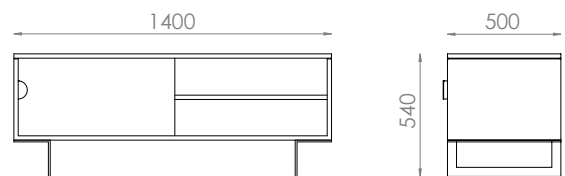

FELIX SIDEBOARD

Felix is about keeping it simple. With clean lines, pure aesthetics and a very minimalist look, Felix also has some thoughtful details.

With two sizes available, the smaller sideboard has one sliding door and the larger size with two. The slim metal legs give it a very light appearance; this makes it a perfect piece for any small to medium size room.

Small sideboard

L:1400 x W:500x H:540mm

Large sideboard

L:1800 x W:500x H:540mm