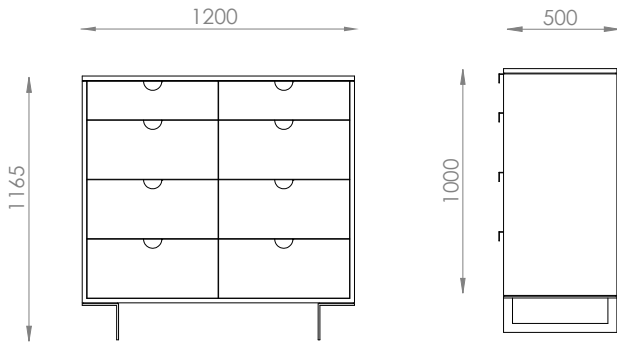

FELIX STORAGE

Cabinet (includes x2 adjustable shelves)

Dresser

Shelves (adjustable)