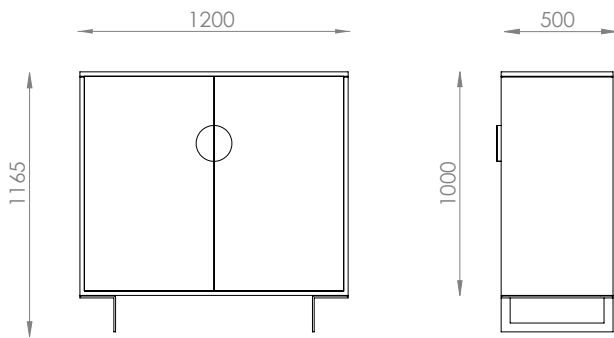

FELIX STORAGE

Cabinet (includes x2 adjustable shelves)