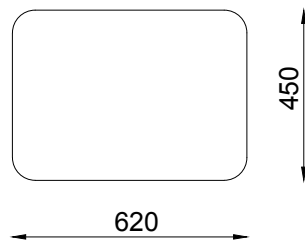

Dimensions:
w: 620 x d: 450 x h: 550mm

OPTIONS:

Custom sizes & finishes are available.
Please contact us for details.

MATERIALS & FINISHES:

Solid American oak:

Almost Black

Espresso

Hazelnut

Clear

Solid American Walnut:

Clear

Solid Vic Ash:

Clear

DIMENSIONS:

550

450