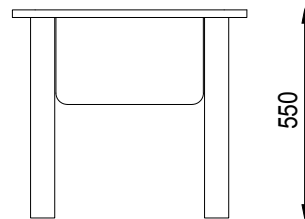

Dimensions:
w: 620 x d: 450 x h: 550mm

OPTIONS:

Custom sizes & finishes are available.
Please contact us for details.

MATERIALS & FINISHES:

Solid American oak:

Almost Black

Espresso

Hazelnut

Clear

Solid American Walnut:

Clear

Solid Vic Ash:

Clear

DIMENSIONS:

550

450